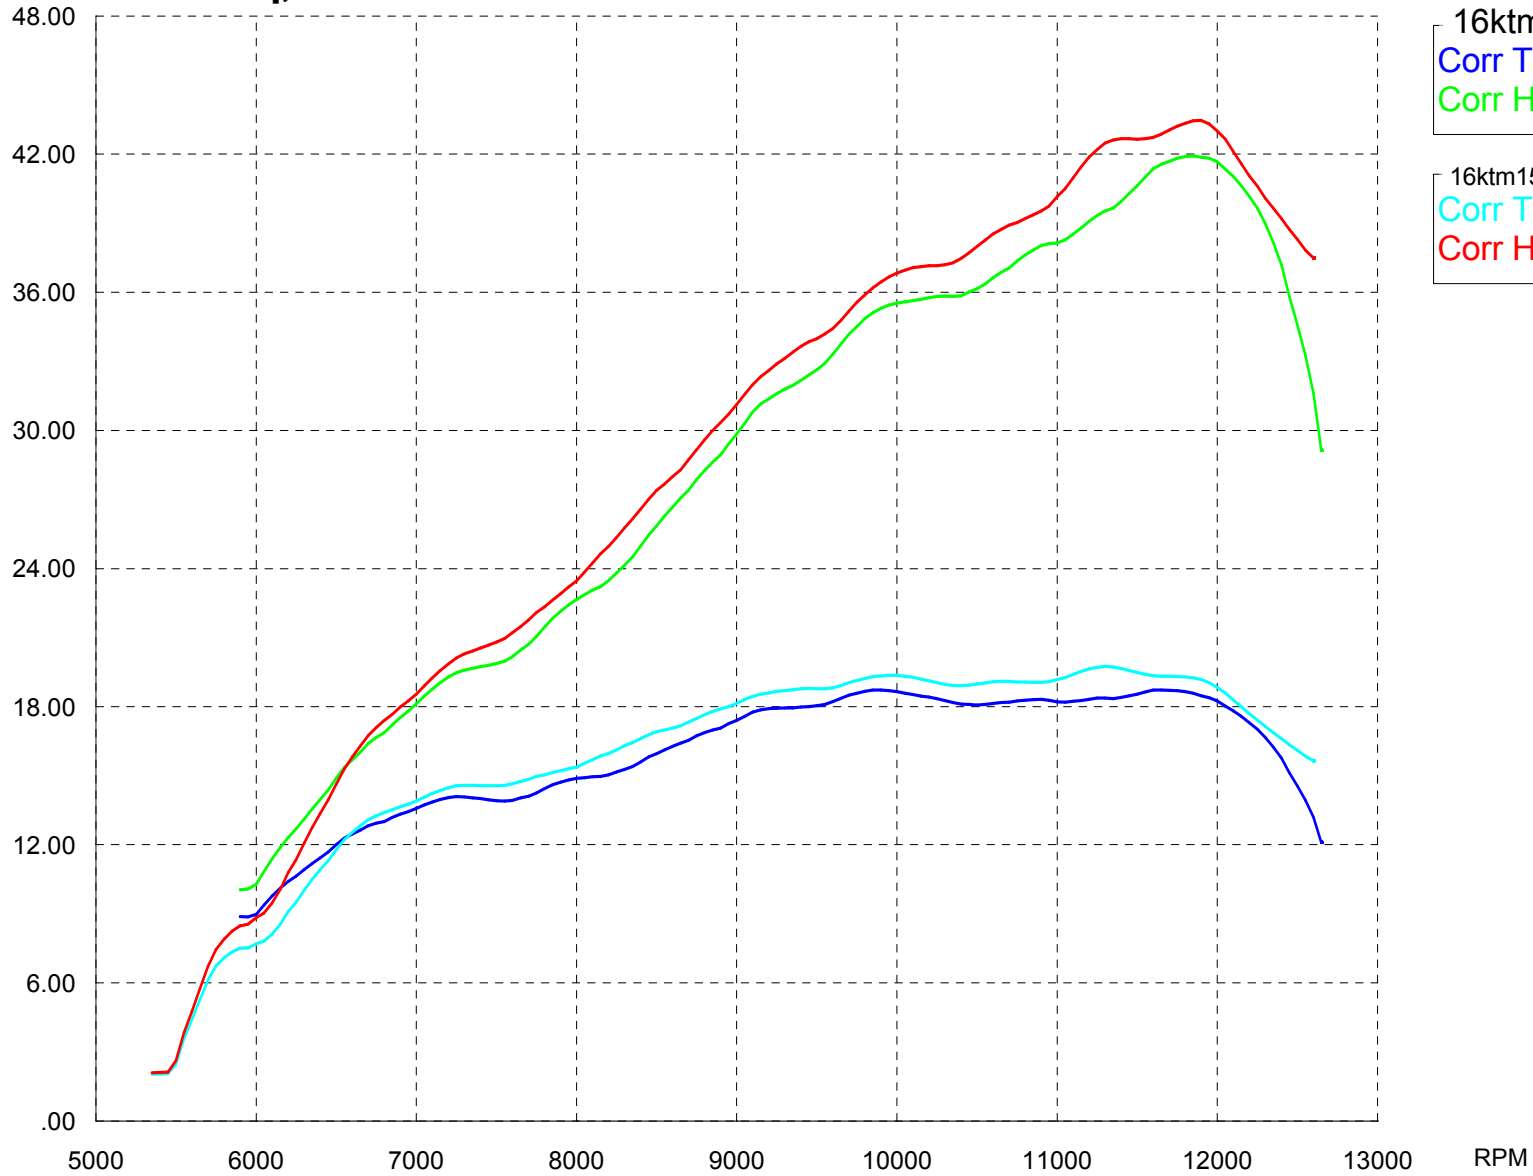

Corr Tq, Corr HP vs RPM

16ktm150 stock #1
Corr Tq
Corr HP

16ktm150 stic metering #1
Corr Tq
Corr HP