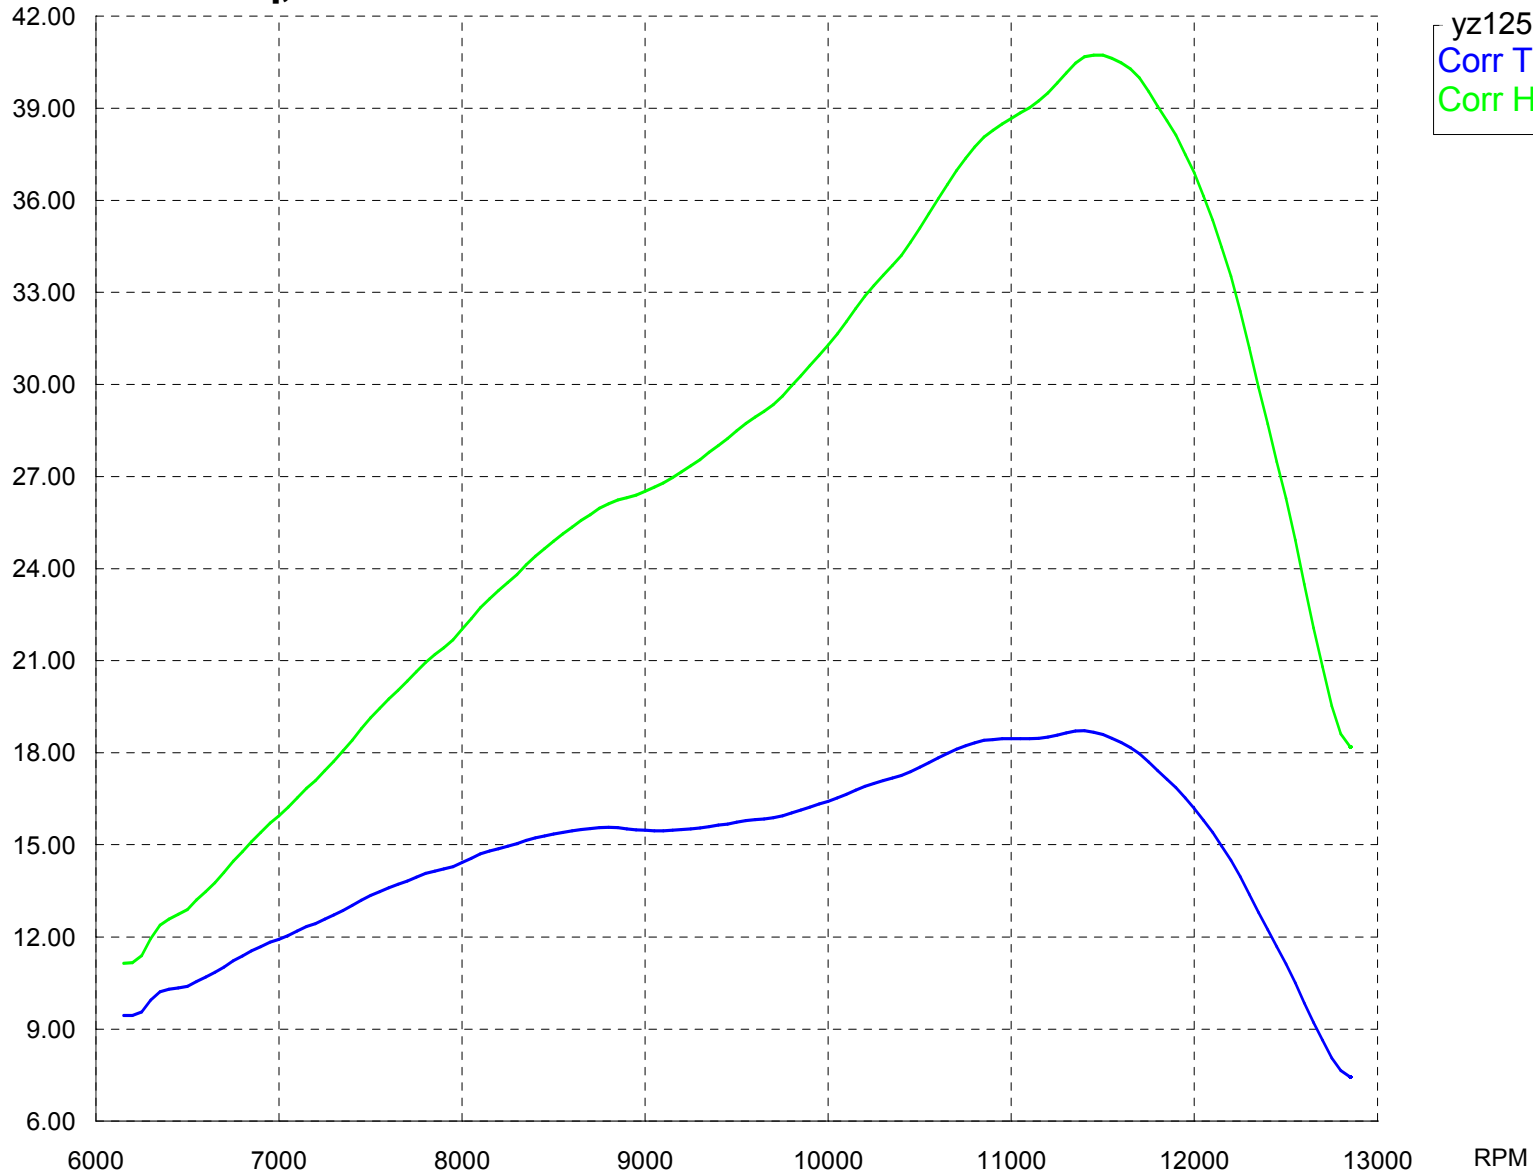

Corr Tq, Corr HP vs RPM

yz125 national mod #1
Corr Tq
Corr HP