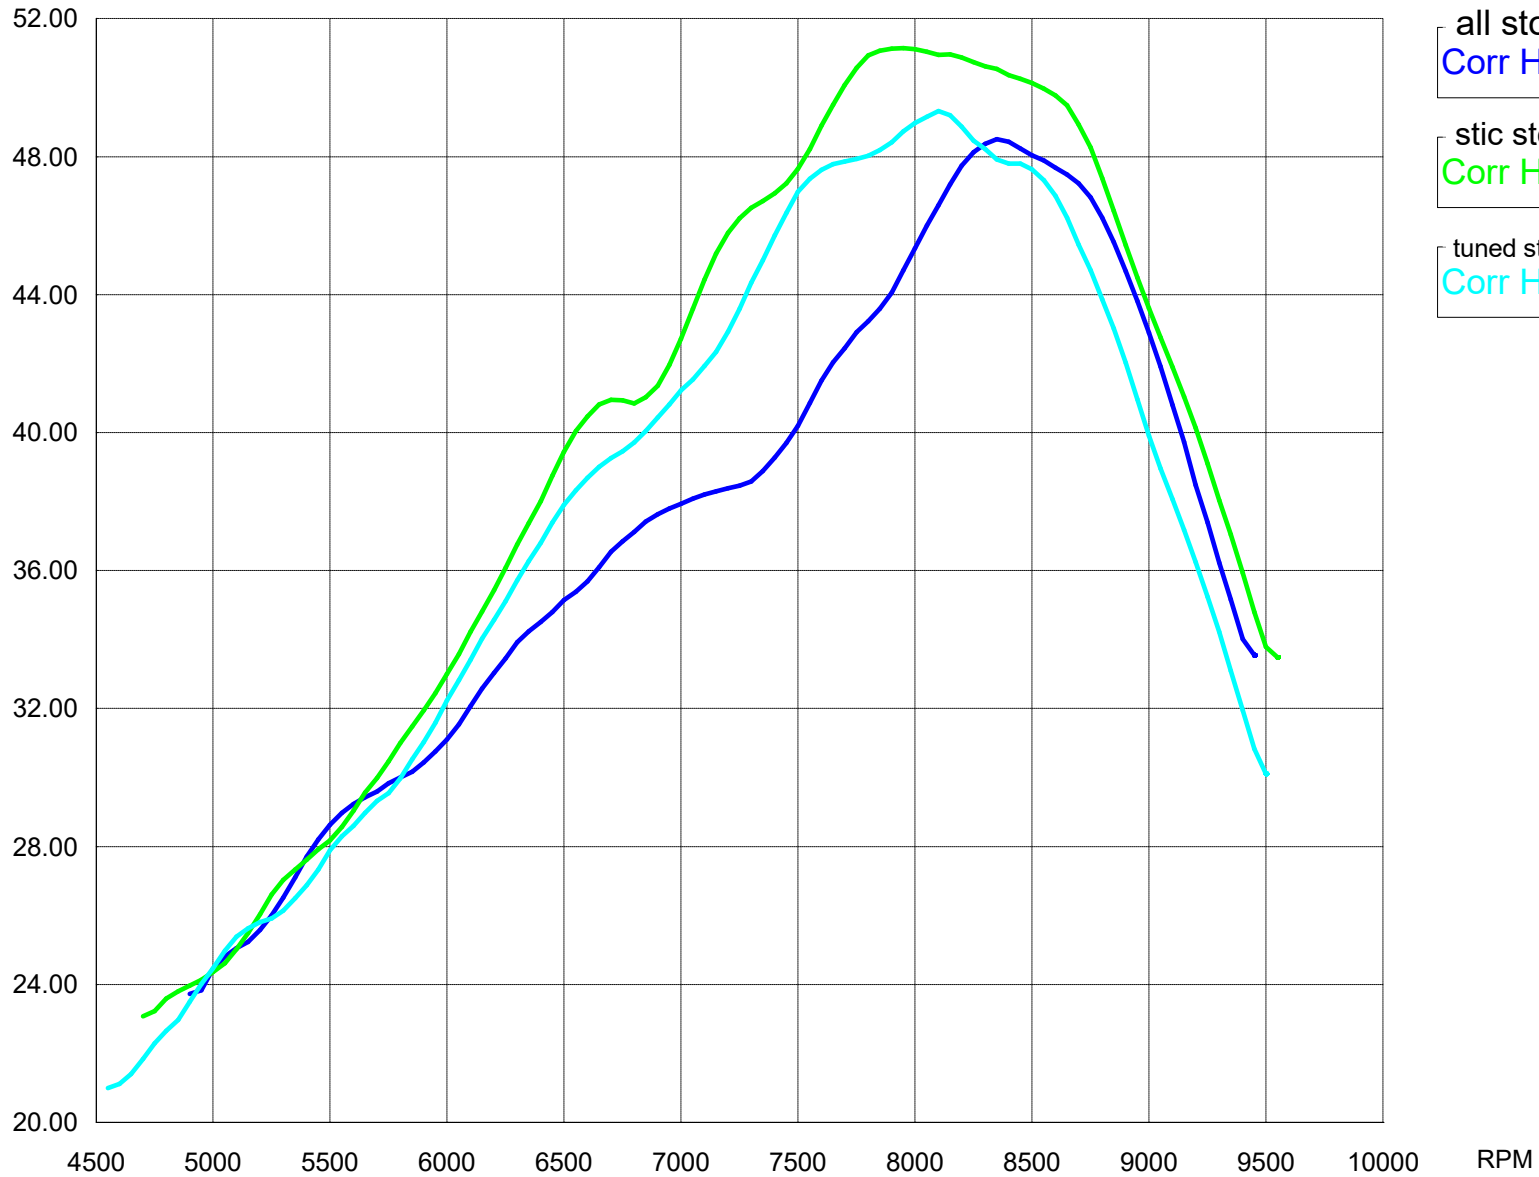

Corr HP vs RPM

- all stock 250sx #1
Corr HP
- stic stock 250sx #1
Corr HP
- tuned stock carb 250sx #1
Corr HP